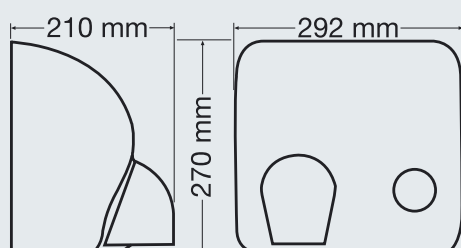

Dimensions

Fumagalli Componenti reserves the right to modify the products without notice. Reproduction of photos and/or logos without authorisation is illegal and strictly prohibited.