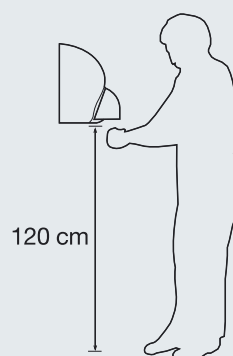

Dimensions

Fumagalli Componenti reserves the right to modify the products without notice. Reproduction of photos and/or logos without authorisation is illegal and strictly prohibited.